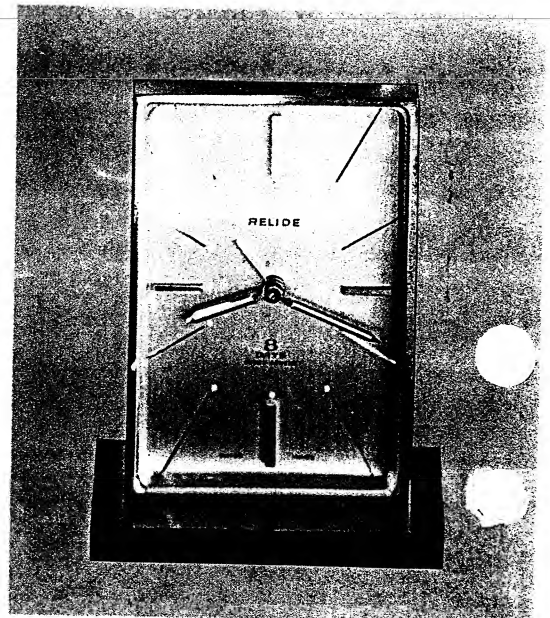

\$4.95 Simulated elm burl inlay,
3-3/4 x 4-1/8", ball pen B169

 **PARKER**

Maker of the world's most wanted pens

\$4.95 Simulated teakwood inlay, 3 3/4 x 4 1/2",
ball pen 3A5

\$3.95 Simulated slate, \$2 ball pen,
3 3/4 x 4 1/2", 3A3